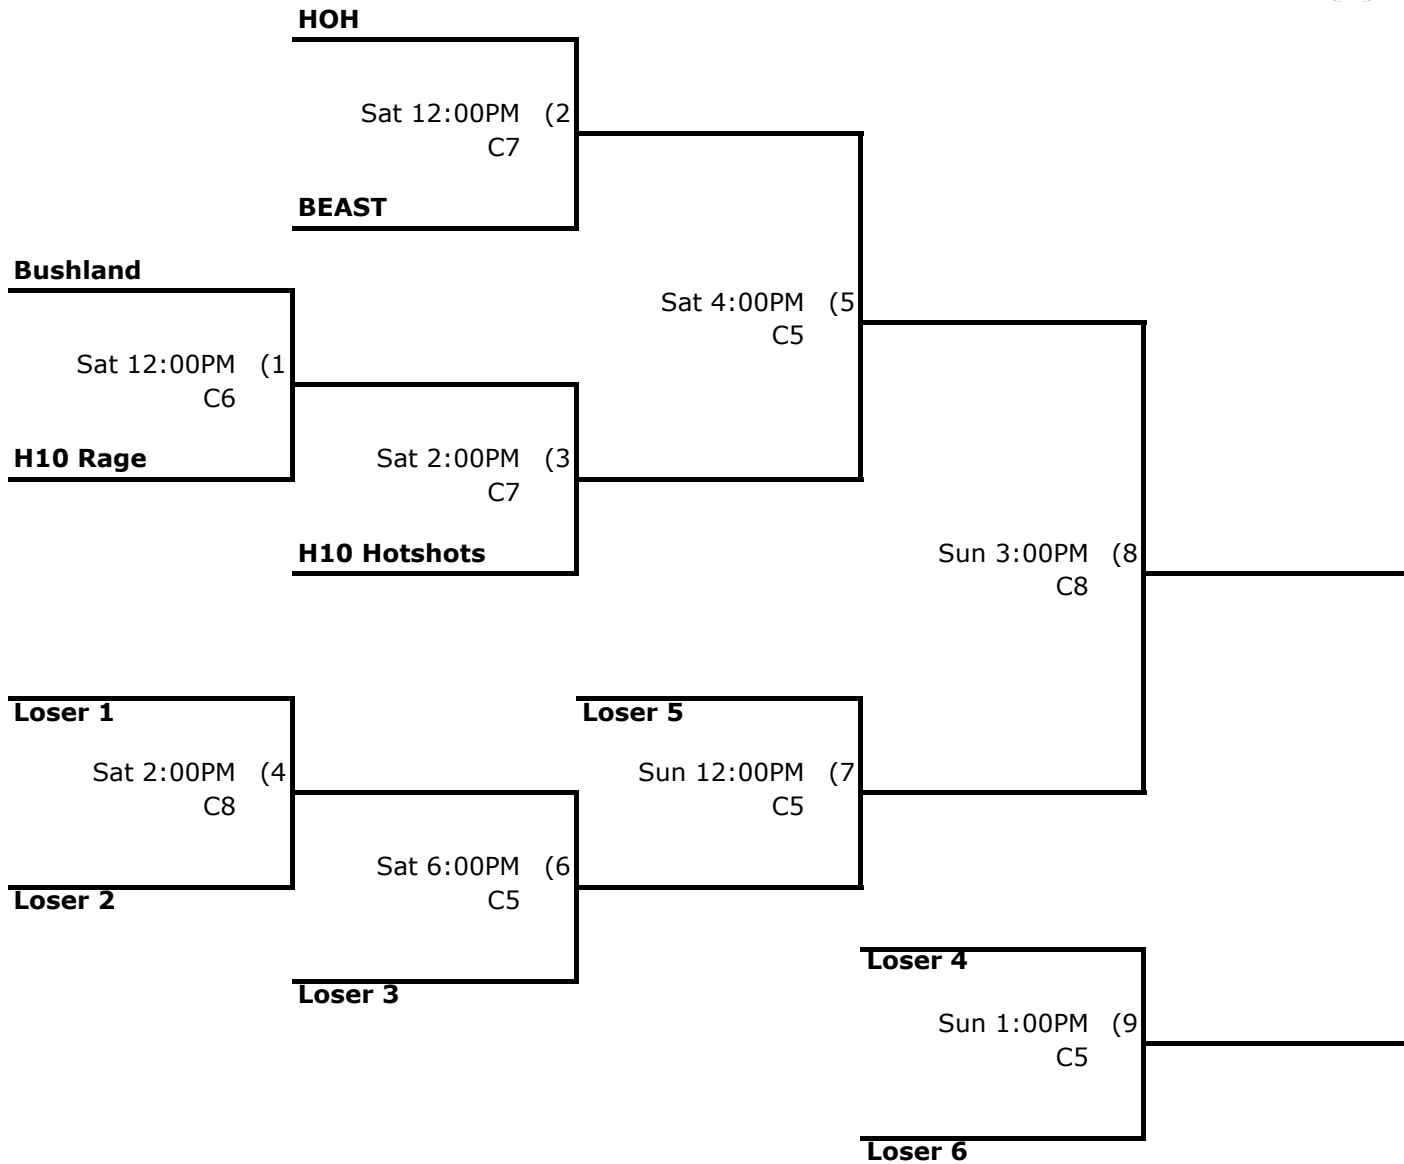

5th/6th Grade Boys Size 28.5 Ball