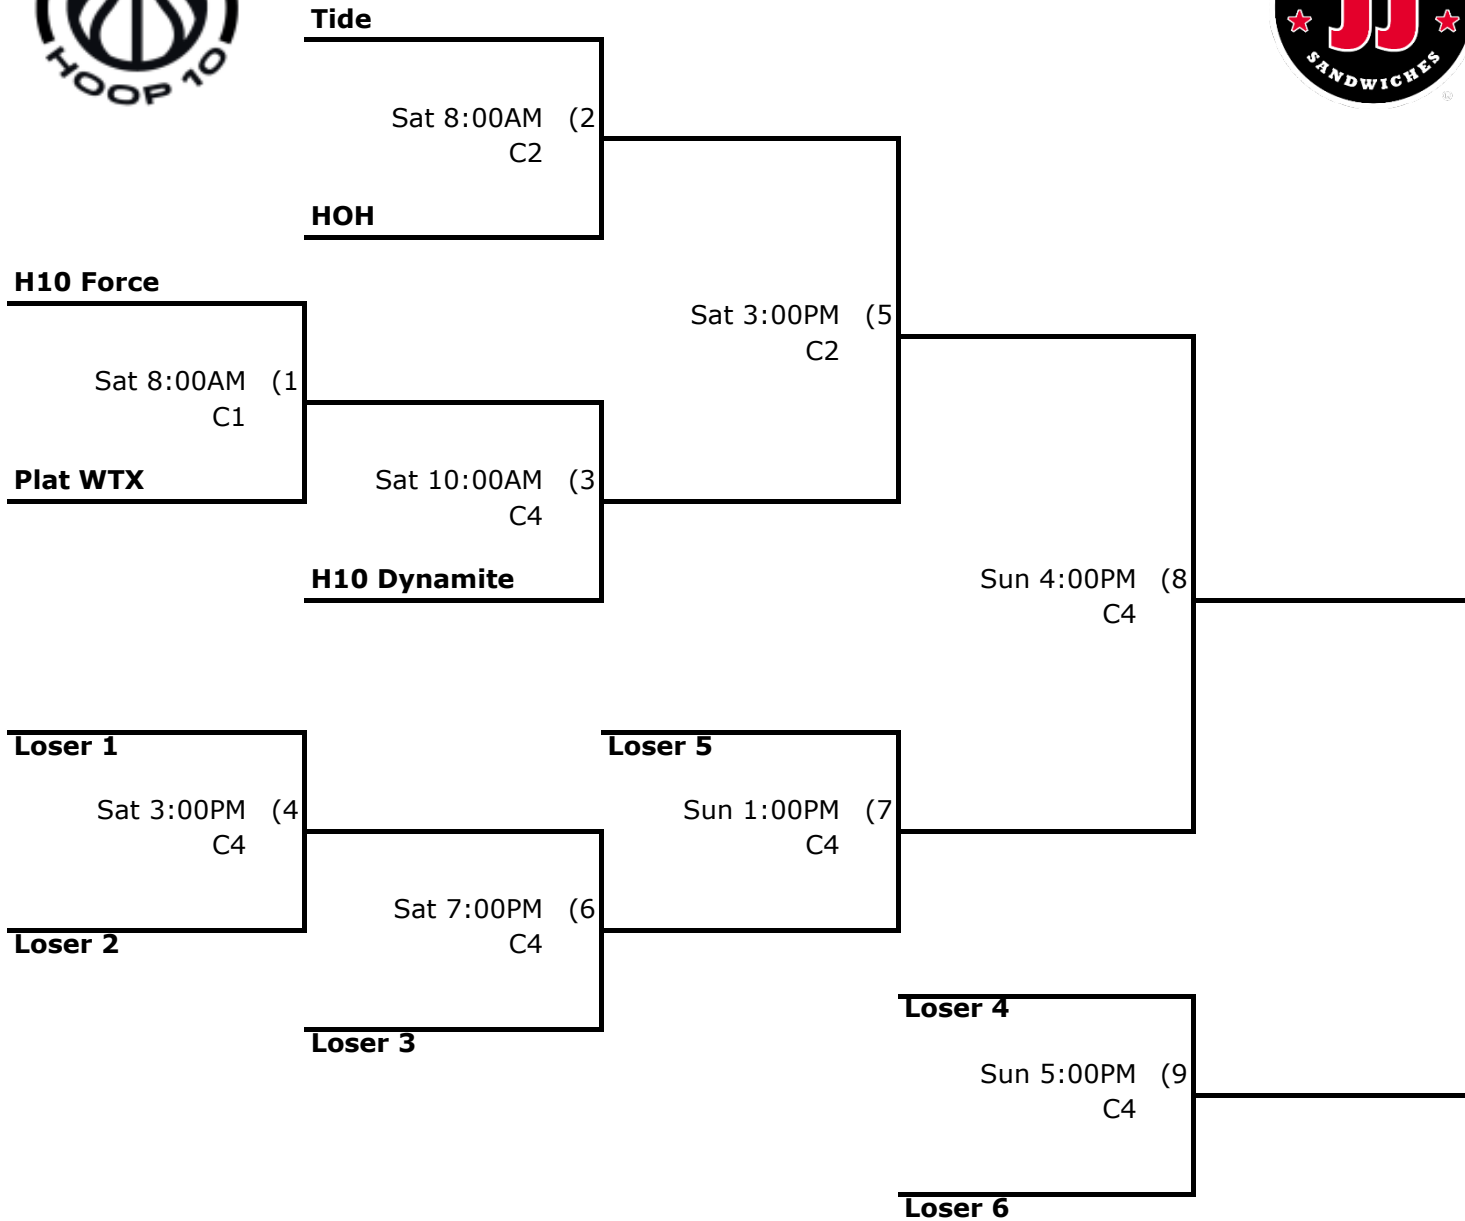

5th/6th Girls

6th Grade Girls

Pool						
Game	Home	vs	Away	Court	Day/Time	Margin
1	H10 Swish	VS	Lady Mustangs	C3	Sat 11:00AM	
2	Pampa Hot Shots	VS	Pampa Hot Shots	C4	Sat 11:00AM	
3	Pampa Hot Shots	VS	Lady Mustangs	C3	Sat 4:00PM	
4	806 Elite	VS	H10 Swish	C4	Sat 4:00PM	
5	H10 Swish	VS	Pampa Hot Shots	C1	Sun 12:00PM	
6	Lady Mustangs	VS	806 Elite	C2	Sun 12:00PM	

Pool Overall Record				
Team	W	L	Seed	Margin total
H10 Swish				
Lady Mustangs				
Pampa Hot Shots				
806 Elite				

Championship Round						
Game	Home	vs	Away	Court	Day/Time	Margin
7	Seed 1	VS	Seed 2	C1	Sun 2:00PM	
8	Seed 3	VS	Seed 4	C2	Sun 2:00PM	

Tie Breakers
1st = Overall Record
2nd= Tie Breaker is Head to Head
3rd = Tie Breaker Margin of victory Cap at +15