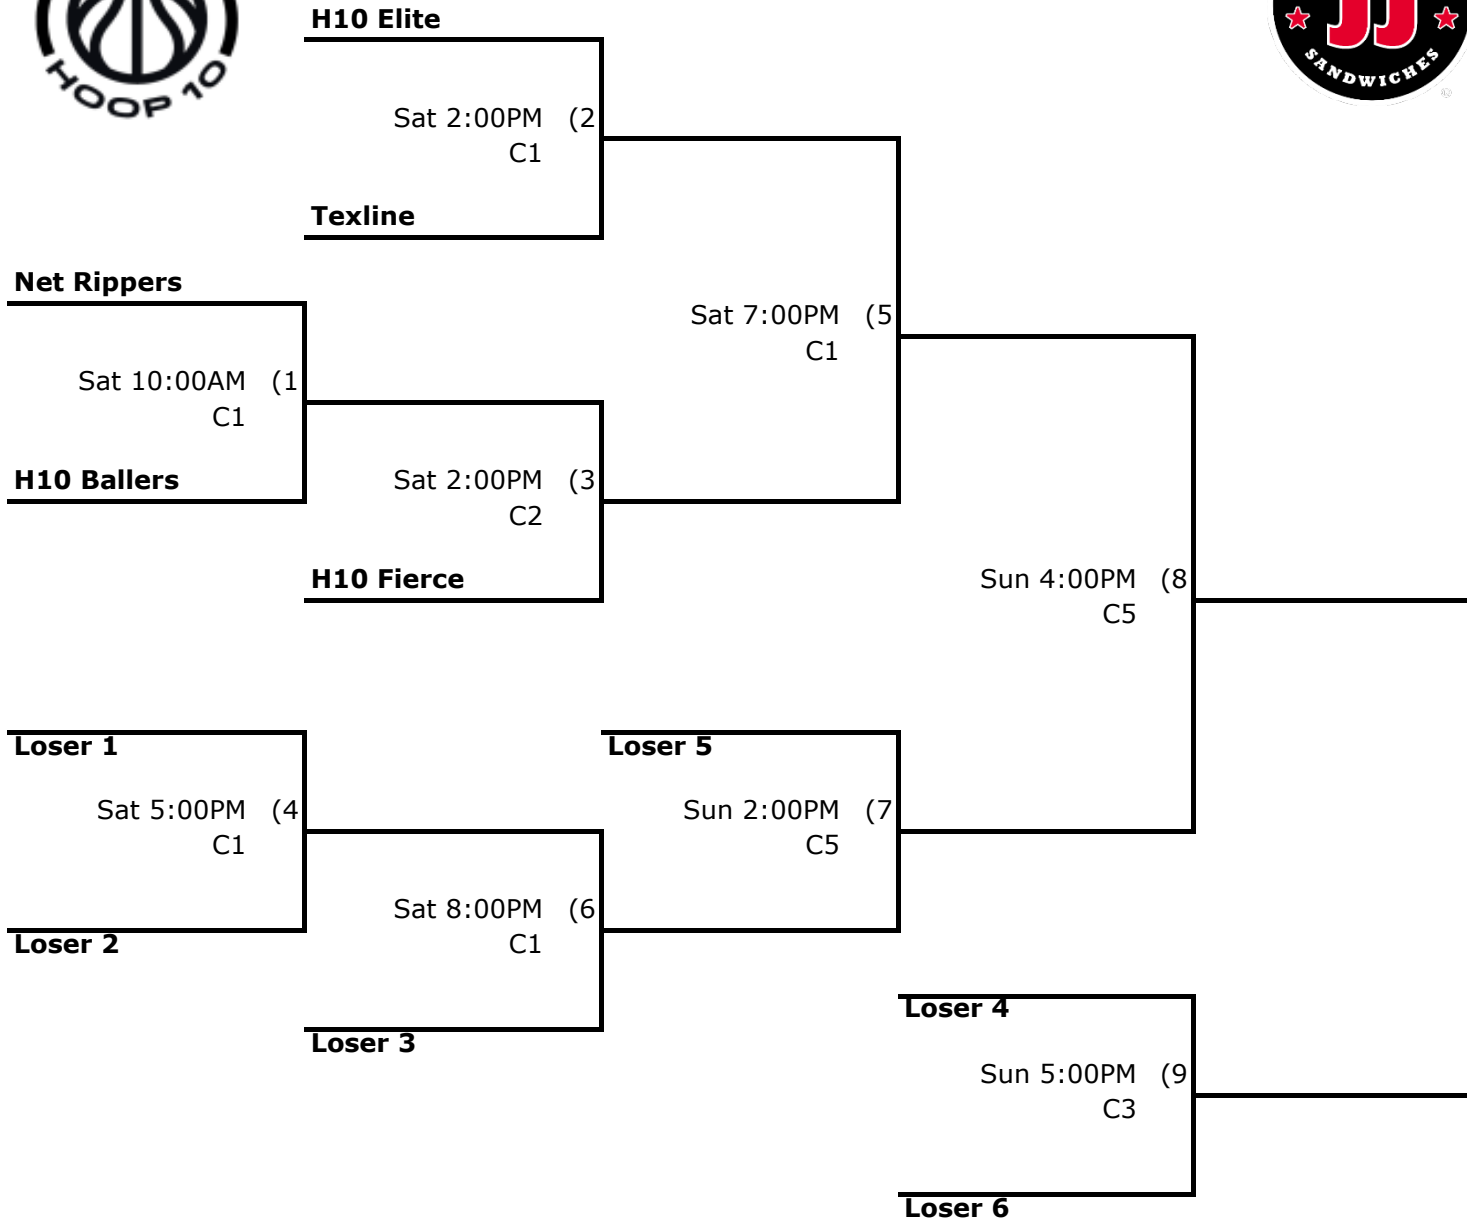

6th Grade Girls

Pool						
Game	Home	vs	Away	Court	Day/Time	Margin
1	H10 Swish	VS	Lady Mustangs	C3	Sat 11:00AM	
2	Pampa Hot Shots	VS	Pampa Hot Shots	C4	Sat 11:00AM	
3	Pampa Hot Shots	VS	Lady Mustangs	C3	Sat 4:00PM	
4	806 Elite	VS	H10 Swish	C4	Sat 4:00PM	
5	H10 Swish	VS	Pampa Hot Shots	C1	Sun 12:00PM	
6	Lady Mustangs	VS	806 Elite	C2	Sun 12:00PM	

Pool Overall Record				
Team	W	L	Seed	Margin total
H10 Swish				
Lady Mustangs				
Pampa Hot Shots				
806 Elite				

Championship Round						
Game	Home	vs	Away	Court	Day/Time	Margin
7	Seed 1	VS	Seed 2	C1	Sun 2:00PM	
8	Seed 3	VS	Seed 4	C2	Sun 2:00PM	

Tie Breakers
1st = Overall Record
2nd= Tie Breaker is Head to Head
3rd = Tie Breaker Margin of victory Cap at +15

7th Grade Girls