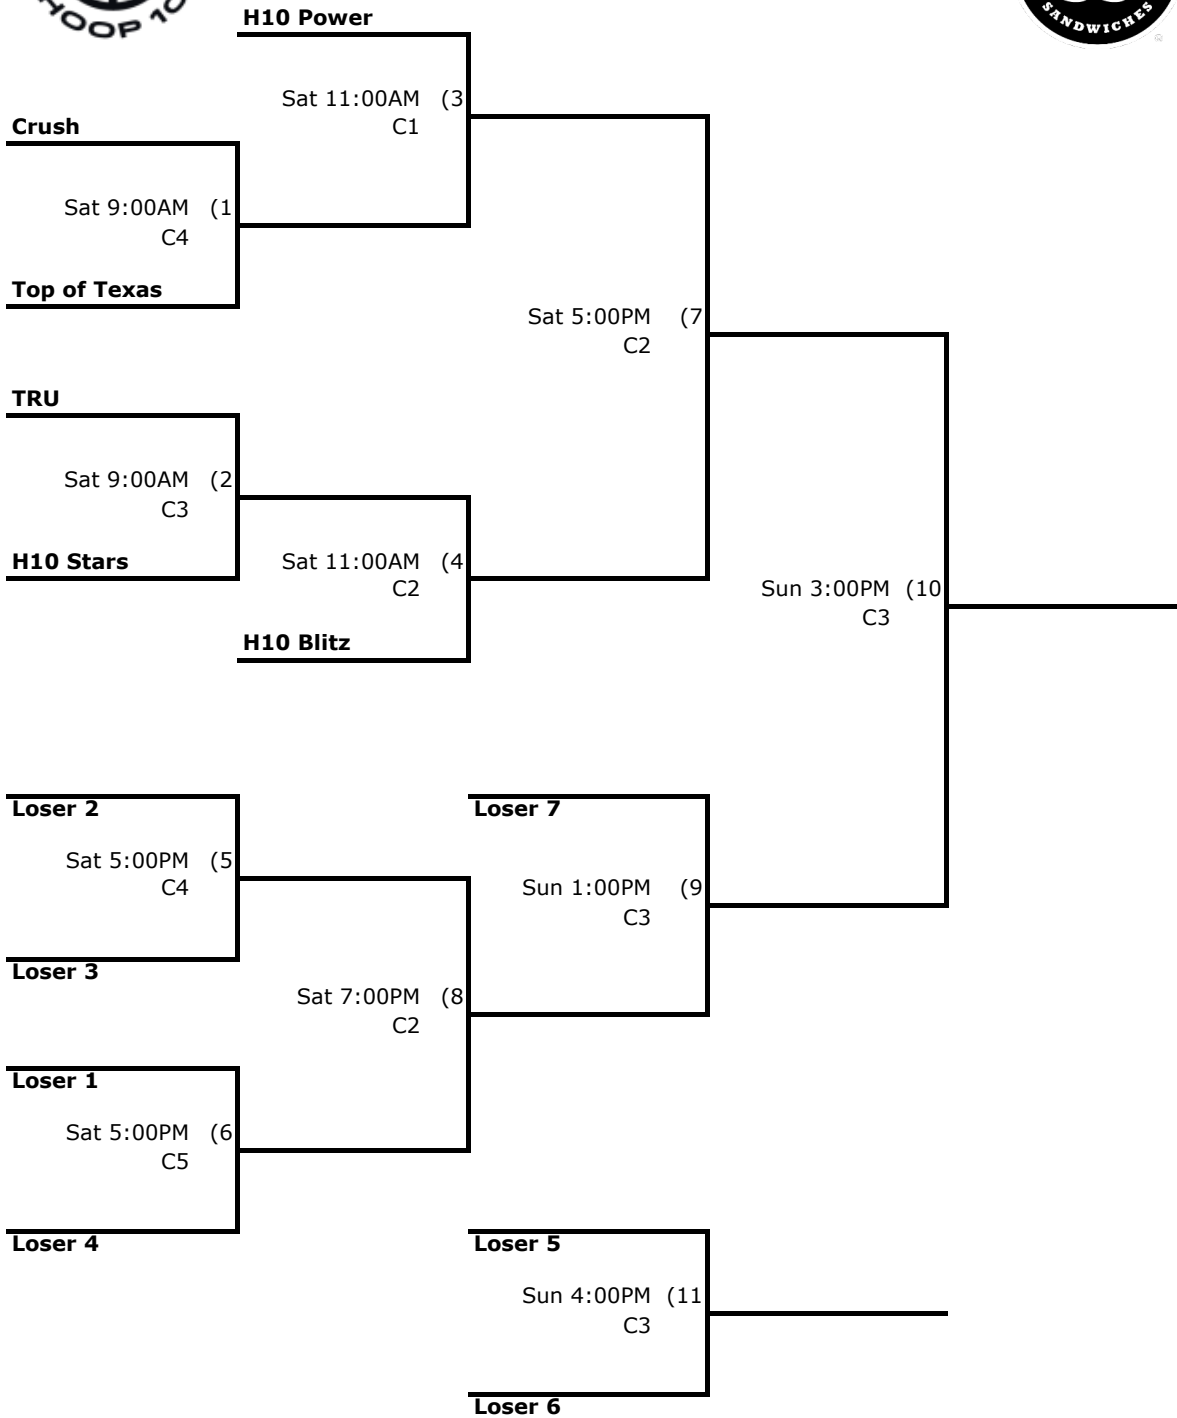

3rd Grade Girls