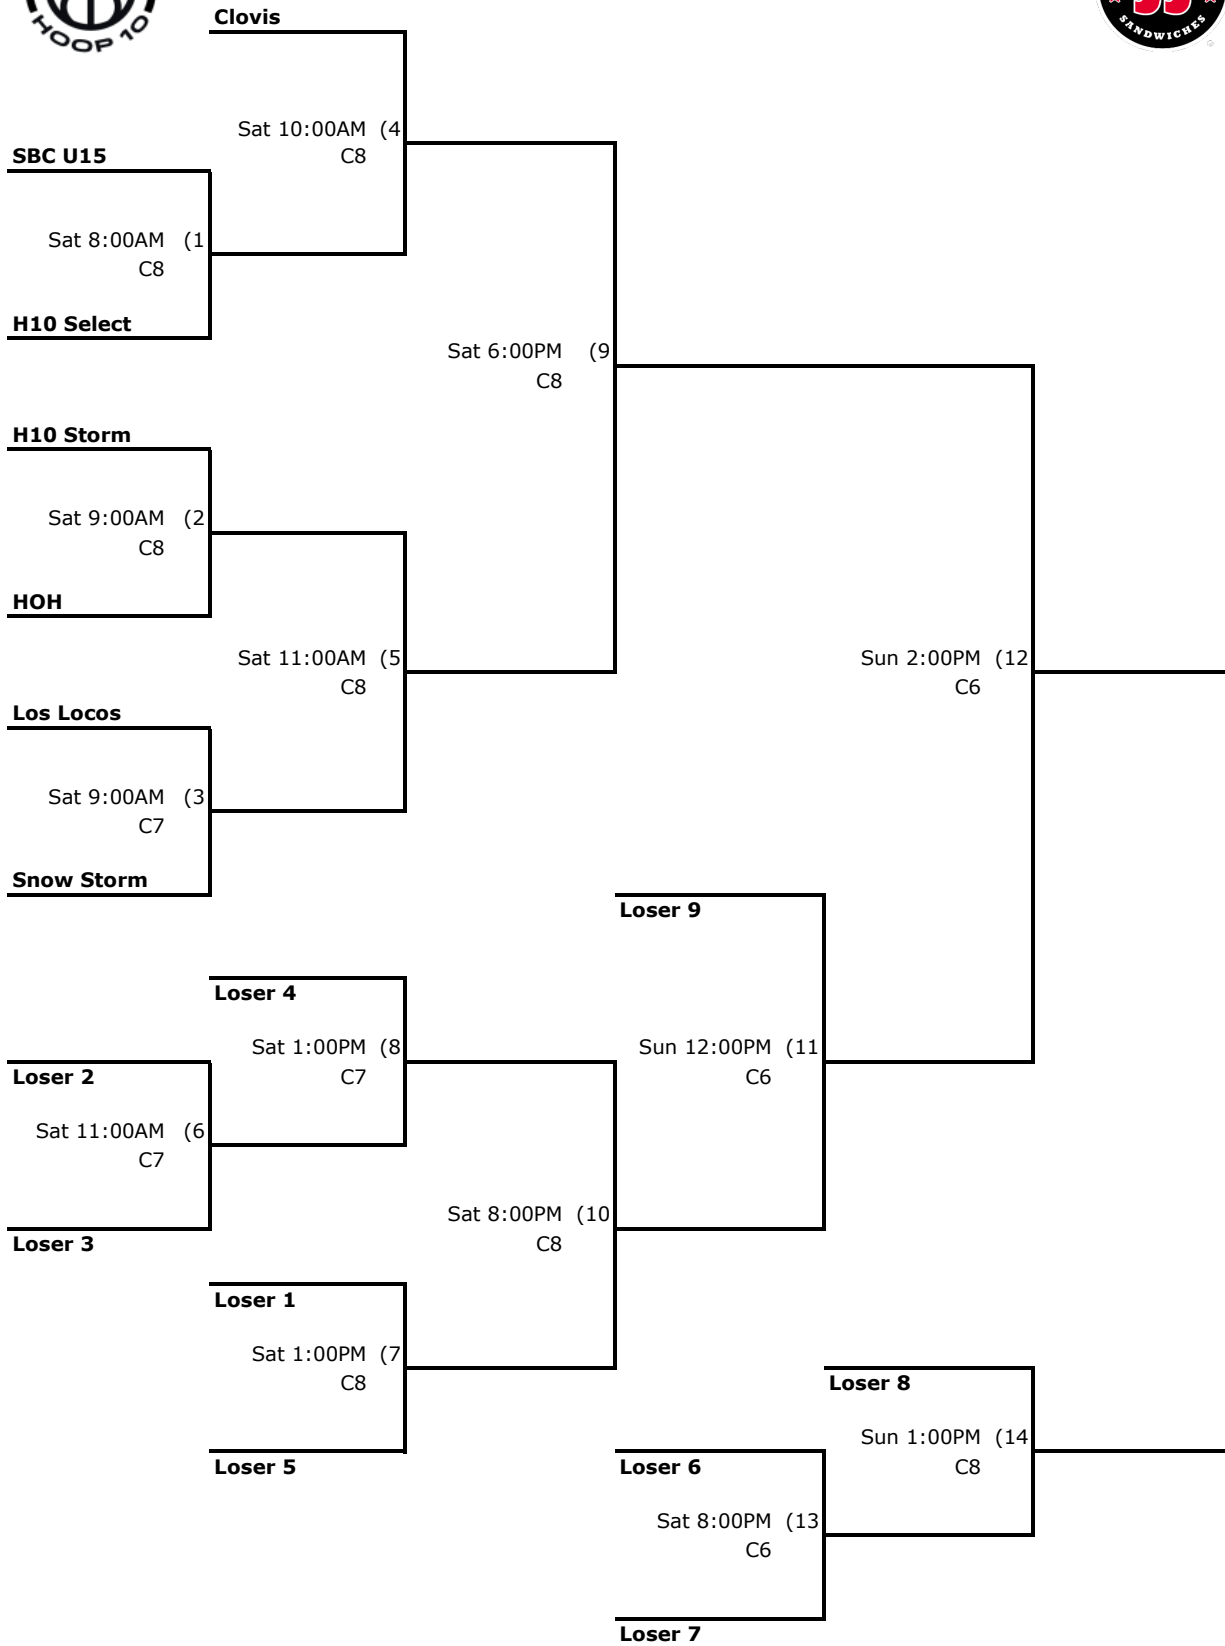

8th Grade Boys

Pool A						
Game	Home	vs	Away	Court	Day/Time	Margin
1	H10 Hustle	VS	Greater Gold	C6	Sat 3:00PM	
2	Greater Gold	VS	Midland Mayhem	C6	Sat 5:00PM	
3	Midland Mayhem	VS	H10 Hustle	C6	Sat 7:00PM	

Pool A Overall Record				
Team	W	L	Seed	Margin total
H10 Hustle				
Greater Gold				
Midland Mayhem				

Championship Round						
Game	Home	vs	Away	Court	Day/Time	Margin
4	Seed 2	VS	Seed 3	C6	Sun 1:00PM	
5	Seed 1	VS	Winner Game 4	C6	Sun 3:00PM	

Tie Breakers
1st = Overall Record
2nd= Tie Breaker is Head to Head
3rd = Tie Breaker Margin of victory Cap at +15

JV Boys