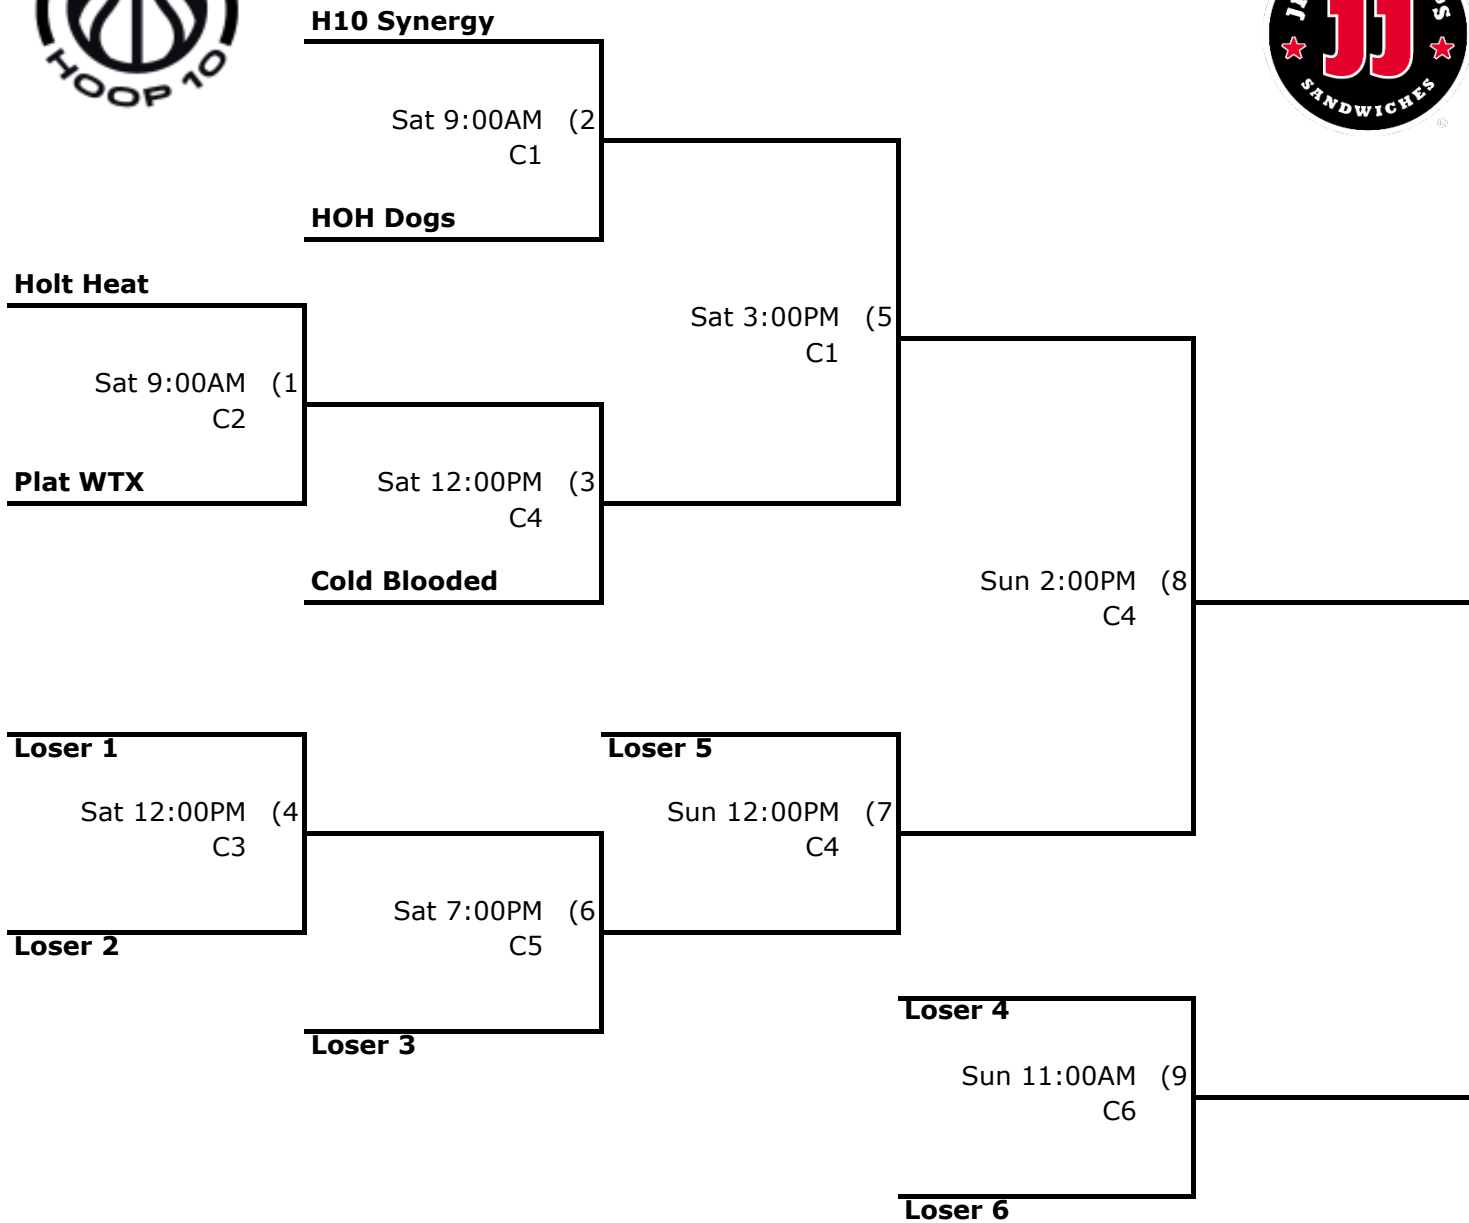

Tie Breakers
1st = Overall Record
2nd= Tie Breaker is Head to Head
3rd = Tie Breaker Margin of victory Cap at +15

7th Grade Girls

8th Grade Girls

High School Girls **ORANGE**

Orange Pool						
Game	Home	vs	Away	Court	Day/Time	Margin
1	H10 Select	VS	TRU	C4	Sat 1:00PM	
2	H10 Storm	VS	Lady Falcons	C3	Sat 1:00PM	
3	Lady Falcons	VS	H10 Select	C4	Sat 6:00PM	
4	TRU	VS	H10 Storm	C3	Sat 6:00PM	
5	H10 Storm	VS	H10 Select	C1	Sun 11:00AM	
6	TRU	VS	Lady Falcons	C2	Sun 11:00AM	

Orange Pool Overall Record				
Team	W	L	Seed	Margin total
H10 Select				
TRU				
H10 Storm				
Lady Falcons				

Cross Pool Games (Does not count against Pool Records)						
Game	Home	vs	Away	Court	Day/Time	Margin
19	H10 Select	VS	HOH	C1	Sun 1:00PM	
20	HOH Crush	VS	H10 Heat	C2	Sun 1:00PM	
21	H10 Premier	VS	H10 Storm	C1	Sun 3:00PM	
22	Lady Gators	VS	WTX Platinum	C2	Sun 3:00PM	
23	H10 Ice	VS	Lady Falcons	C2	Sun 4:00PM	
24	H10 Rush	VS	TRU	C1	Sun 4:00PM	