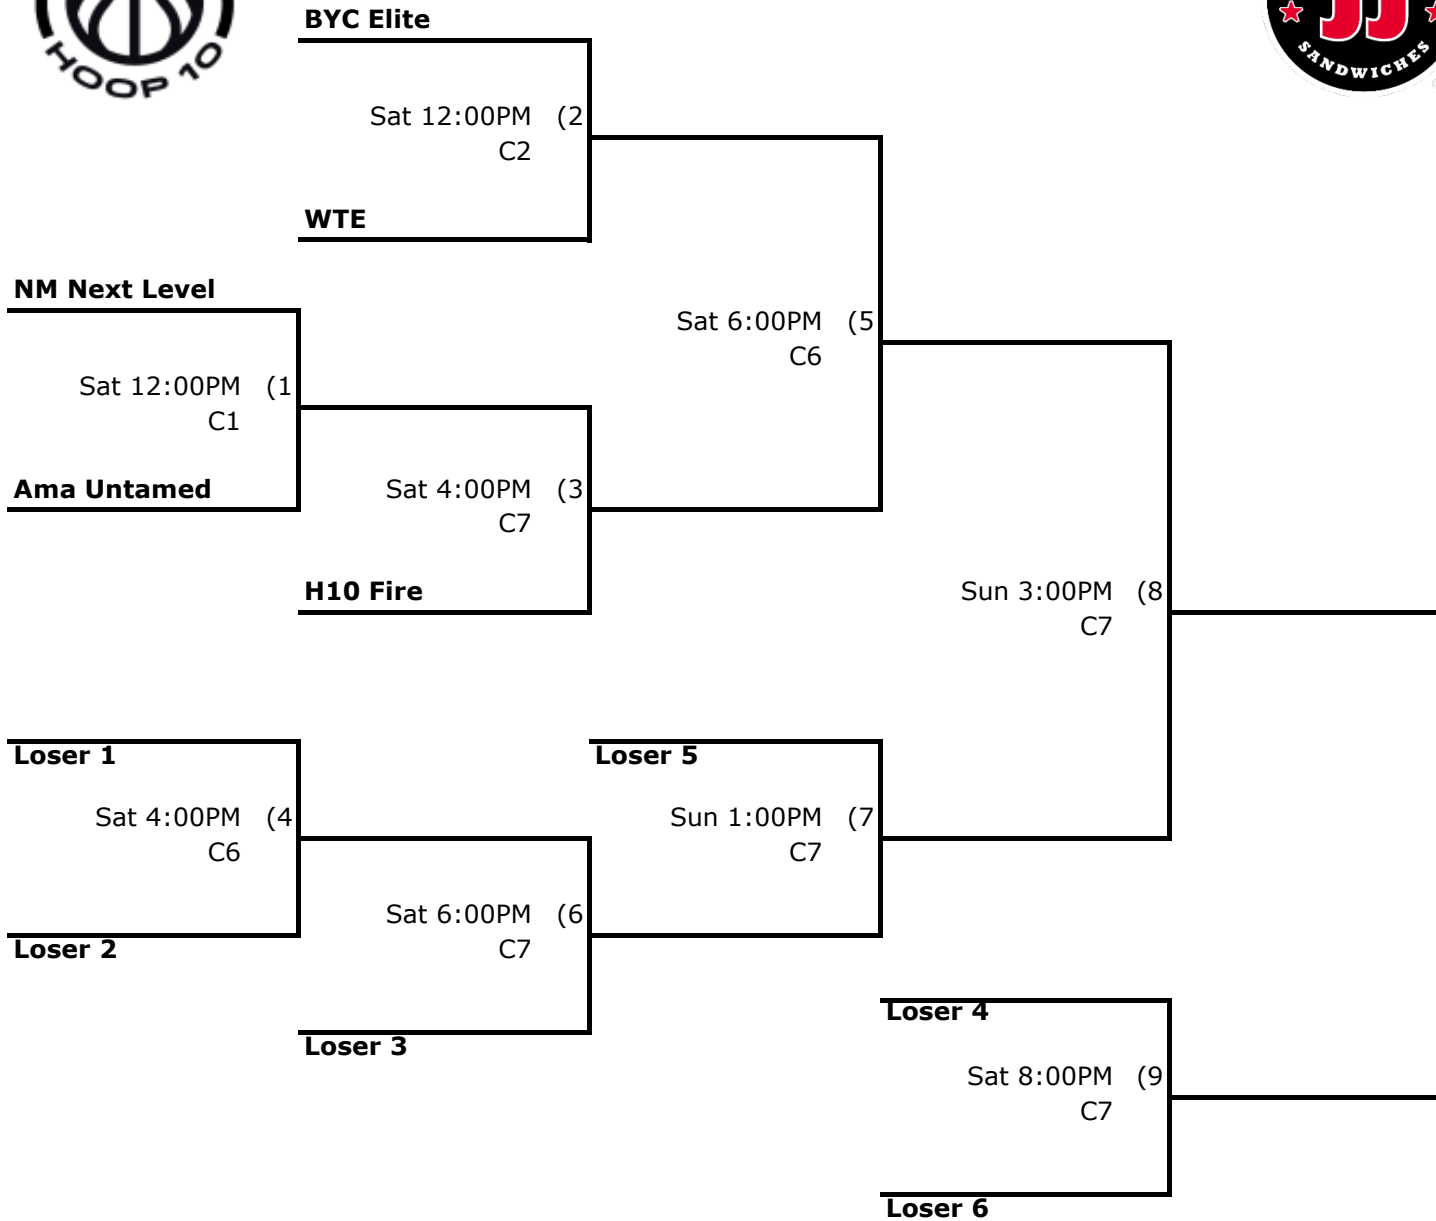

Loser 3

Loser 5

Sun 2:00PM (7)
C8

Loser 4

Sun 11:00AM (9)
C7

Loser 6

5th/6th Grade Boys Size 28.5 Ball

6th Grade Boys Size 28.5 Ball

Pool A Overall Record				
Team	W	L	Seed	Margin total
H10 Hustle				
Greater Gold				
Midland Mayhem				

Championship Round						
Game	Home	vs	Away	Court	Day/Time	Margin
4	Seed 2	VS	Seed 3	C6	Sun 1:00PM	
5	Seed 1	VS	Winner Game 4	C6	Sun 3:00PM	